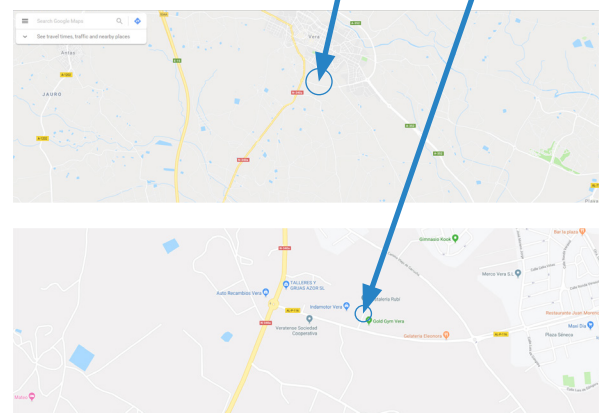

Getting to HORIBA MIRA Spain SL

Our facility is easily accessible via air and road and is less than 50 minutes away from the nearest airport. We're also able to recommend local hotels and amenities to make your stay more comfortable.

Travelling by Air

The facility can be accessed via three local airports - Almeria (closest), Alicante and Murcia

Travelling by Road

Almeria

Alicante

Murcia

Postal Address:

Calle Oficios 22
Vera
04620 VERA
Spain

Address for Navigation:

Poligono Unidad a 10
4
04620 Vera
Almería
Spain

Map data from Google

HORIBA MIRA Ltd.

Watling Street, Nuneaton, Warwickshire, CV10 0TU, UK
+44 (0)24 7635 5000 | www.horiba-mira.com/enquiries