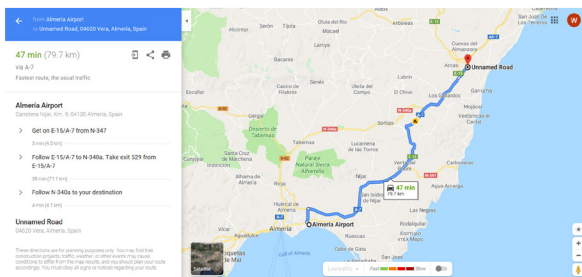

Getting to HORIBA MIRA Spain SL

Our facility is easily accessible via air and road and is less than 50 minutes away from the nearest airport. We're also able to recommend local hotels and amenities to make your stay more comfortable.

Travelling by Air

The facility can be accessed via three local airports - Almeria (closest), Alicante and Murcia

Travelling by Road

Almeria

Alicante

Murcia

Postal Address:

Calle Oficios 22
Vera
04620 VERA
Spain

Address for Navigation:

Poligono Unidad a 10
4
04620 Vera
Almería
Spain

Map data from Google

HORIBA MIRA Ltd.

Watling Street, Nuneaton, Warwickshire, CV10 0TU, UK
+44 (0)24 7635 5000 | www.horiba-mira.com/enquiries