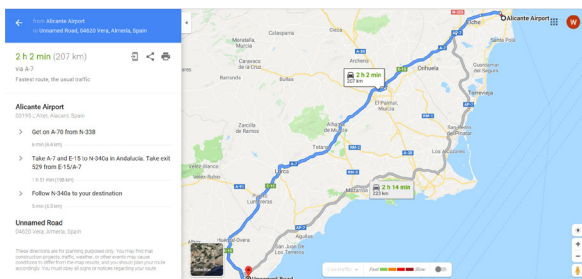

Getting to HORIBA MIRA Spain SL

Our facility is easily accessible via air and road and is less than 50 minutes away from the nearest airport. We're also able to recommend local hotels and amenities to make your stay more comfortable.

Travelling by Air

The facility can be accessed via three local airports - Almeria (closest), Alicante and Murcia

Travelling by Road

Almeria

Alicante

Murcia

Postal Address:

Calle Oficios 22
Vera
04620 VERA
Spain

Address for Navigation:

Poligono Unidad a 10
4
04620 Vera
Almería
Spain

Map data from Google

HORIBA MIRA Ltd.

Watling Street, Nuneaton, Warwickshire, CV10 0TU, UK
+44 (0)24 7635 5000 | www.horiba-mira.com/enquiries