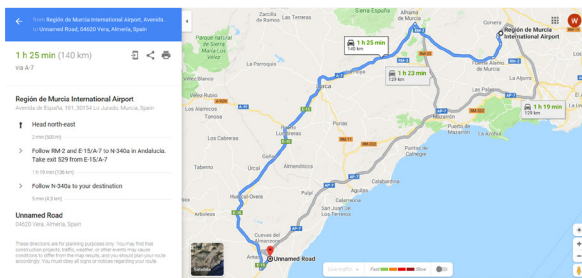

Getting to HORIBA MIRA Spain SL

Our facility is easily accessible via air and road and is less than 50 minutes away from the nearest airport. We're also able to recommend local hotels and amenities to make your stay more comfortable.

Travelling by Air

The facility can be accessed via three local airports - Almeria (closest), Alicante and Murcia

Travelling by Road

Almeria

Alicante

Murcia

Postal Address:

Calle Oficios 22
Vera
04620 VERA
Spain

Address for Navigation:

Poligono Unidad a 10
4
04620 Vera
Almería
Spain

Map data from Google

HORIBA MIRA Ltd.

Watling Street, Nuneaton, Warwickshire, CV10 0TU, UK
+44 (0)24 7635 5000 | www.horiba-mira.com/enquiries